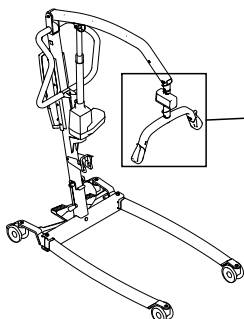

Installing the Wunder RS300 scale with SMARTLOCK®

This instruction is an extract from the service manual. The service manual is available in other languages and can be downloaded from the Invacare website. For more information contact the Invacare representative in your country.

Invacare Portugal, Lda
Rua Estrada Velha 949
4465-784 Leça do Balio
Portugal

Yes, you can.®

Installing the Wunder RS300 scale with a fixed spreader bar

This instruction is an extract from the service manual. The service manual is available in other languages and can be downloaded from the Invacare website. For more information contact the Invacare representative in your country.