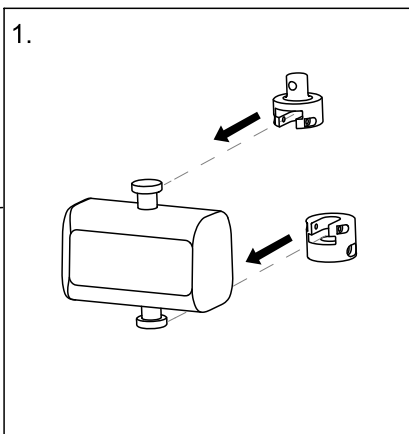

Installing the Wunder RS300 scale with SMARTLOCK®

This instruction is an extract from the service manual. The service manual is available in other languages and can be downloaded from the Invacare website. For more information contact the Invacare representative in your country.

Invacare Portugal, Lda
Rua Estrada Velha 949
4465-784 Leça do Balio
Portugal

Yes, you can.®

Installing the Wunder RS300 scale with a fixed spreader bar

This instruction is an extract from the service manual. The service manual is available in other languages and can be downloaded from the Invacare website. For more information contact the Invacare representative in your country.