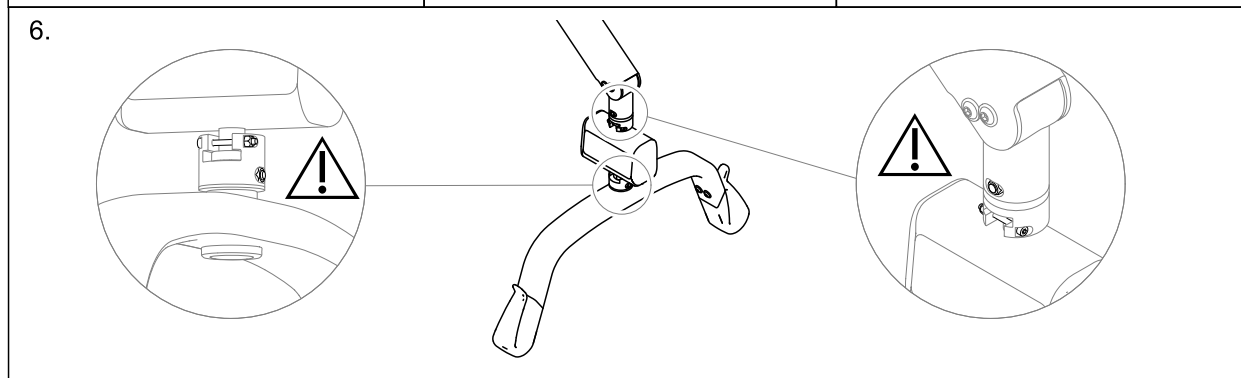

Installing the Wunder RS300 scale with SMARTLOCK®

This instruction is an extract from the service manual. The service manual is available in other languages and can be downloaded from the Invacare website. For more information contact the Invacare representative in your country.

Invacare Portugal, Lda
Rua Estrada Velha 949
4465-784 Leça do Balio
Portugal

Yes, you can.®

Installing the Wunder RS300 scale with a fixed spreader bar

This instruction is an extract from the service manual. The service manual is available in other languages and can be downloaded from the Invacare website. For more information contact the Invacare representative in your country.