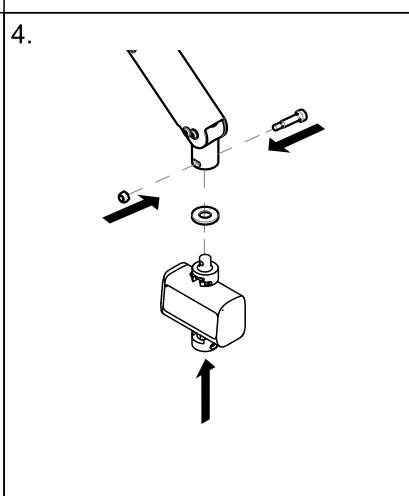

Installing the Wunder RS300 scale with SMARTLOCK®

This instruction is an extract from the service manual. The service manual is available in other languages and can be downloaded from the Invacare website. For more information contact the Invacare representative in your country.

Invacare Portugal, Lda
Rua Estrada Velha 949
4465-784 Leça do Balio
Portugal

Yes, you can.®

Installing the Wunder RS300 scale with a fixed spreader bar

This instruction is an extract from the service manual. The service manual is available in other languages and can be downloaded from the Invacare website. For more information contact the Invacare representative in your country.