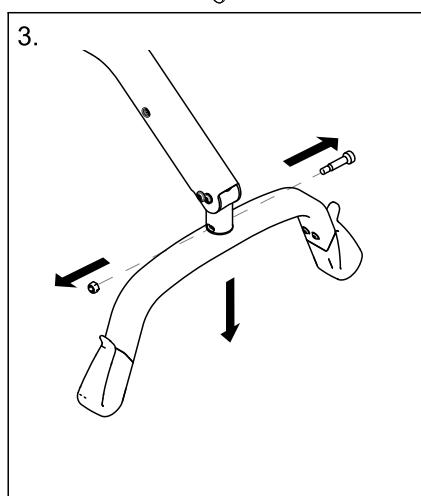

Installing the Wunder RS300 scale with SMARTLOCK®

This instruction is an extract from the service manual. The service manual is available in other languages and can be downloaded from the Invacare website. For more information contact the Invacare representative in your country.

Invacare Portugal, Lda
Rua Estrada Velha 949
4465-784 Leça do Balio
Portugal

Yes, you can.®

Installing the Wunder RS300 scale with a fixed spreader bar

This instruction is an extract from the service manual. The service manual is available in other languages and can be downloaded from the Invacare website. For more information contact the Invacare representative in your country.