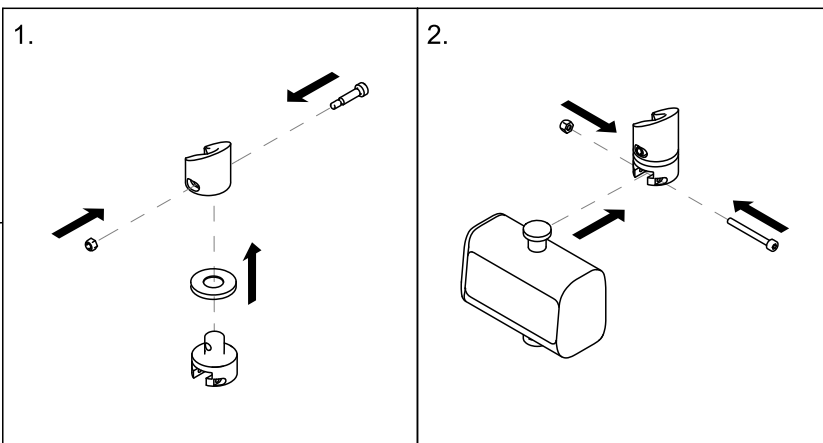

Installing the Wunder RS300 scale with SMARTLOCK®

This instruction is an extract from the service manual. The service manual is available in other languages and can be downloaded from the Invacare website. For more information contact the Invacare representative in your country.

Invacare Portugal, Lda
Rua Estrada Velha 949
4465-784 Leça do Balio
Portugal

Yes, you can.®

Installing the Wunder RS300 scale with a fixed spreader bar

This instruction is an extract from the service manual. The service manual is available in other languages and can be downloaded from the Invacare website. For more information contact the Invacare representative in your country.