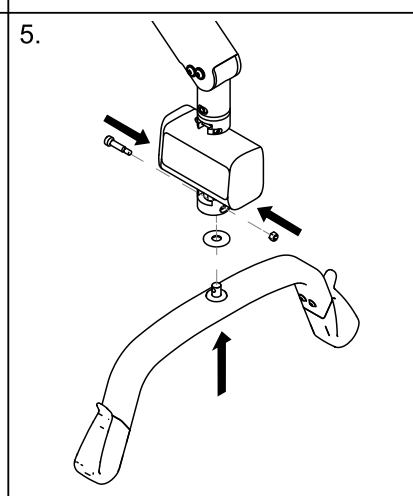

Installing the Wunder RS300 scale with SMARTLOCK®

This instruction is an extract from the service manual. The service manual is available in other languages and can be downloaded from the Invacare website. For more information contact the Invacare representative in your country.

Invacare Portugal, Lda
Rua Estrada Velha 949
4465-784 Leça do Balio
Portugal

Yes, you can.®

Installing the Wunder RS300 scale with a fixed spreader bar

This instruction is an extract from the service manual. The service manual is available in other languages and can be downloaded from the Invacare website. For more information contact the Invacare representative in your country.