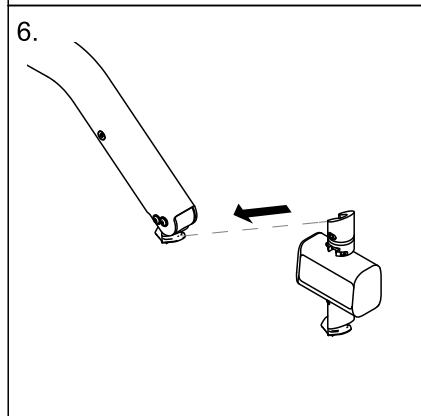

Installing the Wunder RS300 scale with SMARTLOCK®

This instruction is an extract from the service manual. The service manual is available in other languages and can be downloaded from the Invacare website. For more information contact the Invacare representative in your country.

Invacare Portugal, Lda
Rua Estrada Velha 949
4465-784 Leça do Balio
Portugal

Yes, you can.®

Installing the Wunder RS300 scale with a fixed spreader bar

This instruction is an extract from the service manual. The service manual is available in other languages and can be downloaded from the Invacare website. For more information contact the Invacare representative in your country.