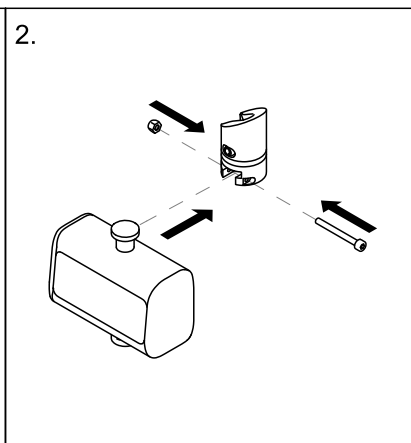

Installing the Wunder RS300 scale with SMARTLOCK®

This instruction is an extract from the service manual. The service manual is available in other languages and can be downloaded from the Invacare website. For more information contact the Invacare representative in your country.

Invacare Portugal, Lda
Rua Estrada Velha 949
4465-784 Leça do Balio
Portugal

Yes, you can.®

Installing the Wunder RS300 scale with a fixed spreader bar

This instruction is an extract from the service manual. The service manual is available in other languages and can be downloaded from the Invacare website. For more information contact the Invacare representative in your country.