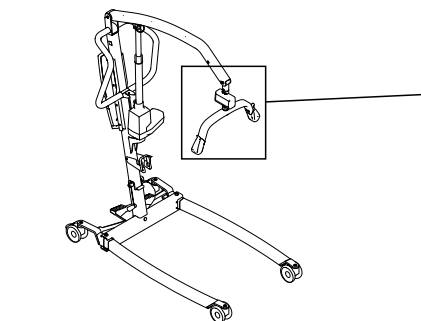

Installing the Wunder RS300 scale with SMARTLOCK®

This instruction is an extract from the service manual. The service manual is available in other languages and can be downloaded from the Invacare website. For more information contact the Invacare representative in your country.

Invacare Portugal, Lda
Rua Estrada Velha 949
4465-784 Leça do Balio
Portugal

Yes, you can.®

Installing the Wunder RS300 scale with a fixed spreader bar

This instruction is an extract from the service manual. The service manual is available in other languages and can be downloaded from the Invacare website. For more information contact the Invacare representative in your country.