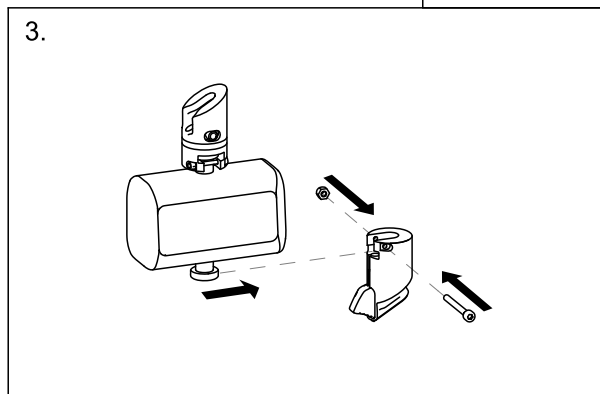

Installing the Wunder RS300 scale with SMARTLOCK®

This instruction is an extract from the service manual. The service manual is available in other languages and can be downloaded from the Invacare website. For more information contact the Invacare representative in your country.

Invacare Portugal, Lda
Rua Estrada Velha 949
4465-784 Leça do Balio
Portugal

Yes, you can.®

Installing the Wunder RS300 scale with a fixed spreader bar

This instruction is an extract from the service manual. The service manual is available in other languages and can be downloaded from the Invacare website. For more information contact the Invacare representative in your country.