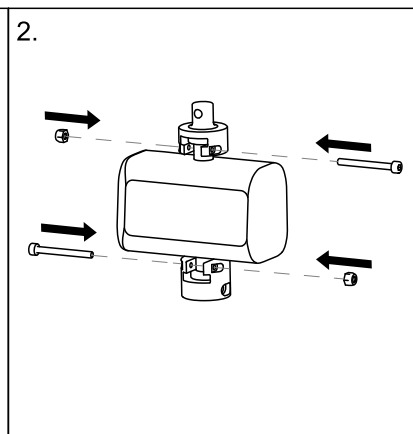

Installing the Wunder RS300 scale with SMARTLOCK®

This instruction is an extract from the service manual. The service manual is available in other languages and can be downloaded from the Invacare website. For more information contact the Invacare representative in your country.

Invacare Portugal, Lda
Rua Estrada Velha 949
4465-784 Leça do Balio
Portugal

Yes, you can.®

Installing the Wunder RS300 scale with a fixed spreader bar

This instruction is an extract from the service manual. The service manual is available in other languages and can be downloaded from the Invacare website. For more information contact the Invacare representative in your country.