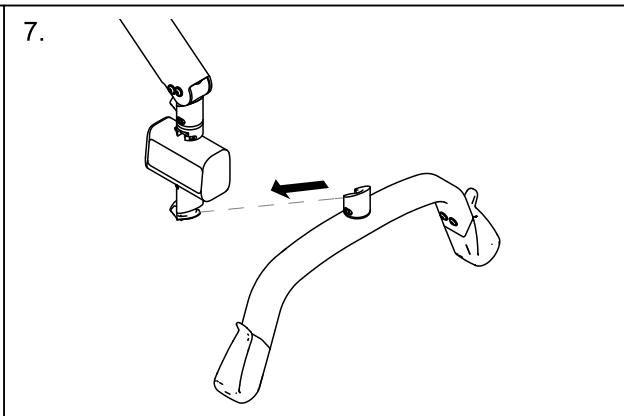

Installing the Wunder RS300 scale with SMARTLOCK®

This instruction is an extract from the service manual. The service manual is available in other languages and can be downloaded from the Invacare website. For more information contact the Invacare representative in your country.

Invacare Portugal, Lda
Rua Estrada Velha 949
4465-784 Leça do Balio
Portugal

Yes, you can.®

Installing the Wunder RS300 scale with a fixed spreader bar

This instruction is an extract from the service manual. The service manual is available in other languages and can be downloaded from the Invacare website. For more information contact the Invacare representative in your country.