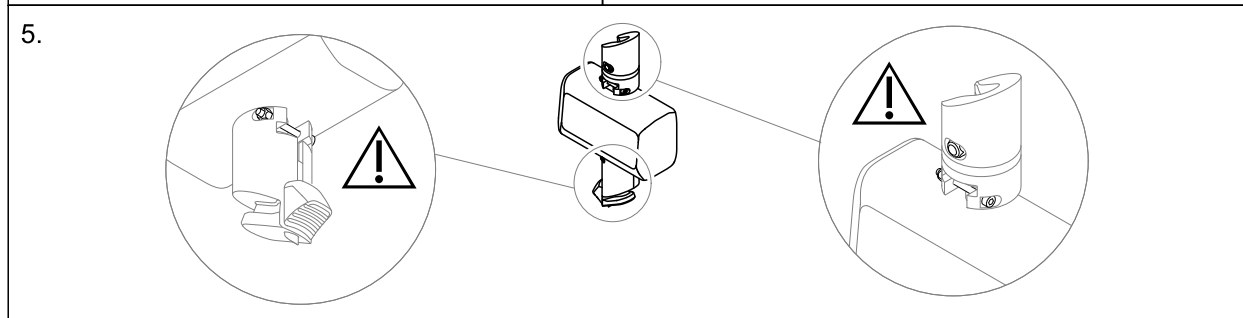

Installing the Wunder RS300 scale with SMARTLOCK®

This instruction is an extract from the service manual. The service manual is available in other languages and can be downloaded from the Invacare website. For more information contact the Invacare representative in your country.

Invacare Portugal, Lda
Rua Estrada Velha 949
4465-784 Leça do Balio
Portugal

Yes, you can.®

Installing the Wunder RS300 scale with a fixed spreader bar

This instruction is an extract from the service manual. The service manual is available in other languages and can be downloaded from the Invacare website. For more information contact the Invacare representative in your country.